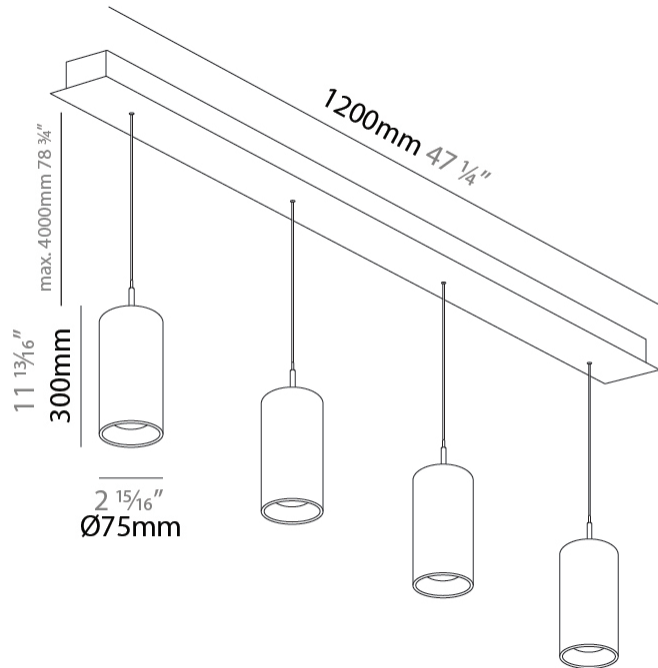

GENERAL

Series: G-Mini Channel
Subseries: G-Mini Channel Hangover
Partner: Prolicht
Division: Architectural
Installation: Suspension
Product Type: Clusters
Mounting Location: Ceiling
Light Distribution: Direct

PHYSICAL

Shape: Cylinder
Diameter (mm): 75
Diameter (in): 2 15/16
Length (mm): 1200
Length (in): 47 1/4
Height (mm): 150
Height (in): 5 7/8

Diffuser: Shine Ring - NOR / OPL / YEL / ORA / RED / BLU / GRN
Fixture Finish: SSR / BKV / CWI / CRY / HAB / UFT / ITA / RUA / FTG / MYG / LOD / PUS / FRO / FUP / KIA / POP / BLS / SPG / MEY / GOH / CHC / COM / ABZ / JAG / OBR / MOS / ROR
Accent Finish: NOF / COP / MIR / SSS
Fixture Material: Extruded Aluminum / Steel
Cable Details: 2000mm/78 3/4" / 4000mm/157 1/2" - Cable, Black, Green, Orange, Red, White

ELECTRICAL

Lamp Type: LED (Zhaga Standard)
Input Wattage (W): 26
Total Output Wattage (W): 23.7
Dimming: Non-Dimmable
Driver Included: Yes
Driver Location: Integrated
Driver Type: Constant Current - Universal
Driver Class: Class 2
Input Voltage (V): 120 - 277

LED

Color Temperature (°K): 2700 / 3000 / 3500 / 4000
Max. Delivered Lumen (lm): 1557 / 1649 / 1740 / 1787
Nominal Lumen (lm): 1840 / 1949 / 2057 / 2112
CRI: >90 CRI
Lamp Life (hrs): 50000

OPTICAL

Beam Angle: 6 / 22 / 38

RATINGS AND CERTIFICATIONS

Certified By: Certified for North American Standards
IP rating: IP20