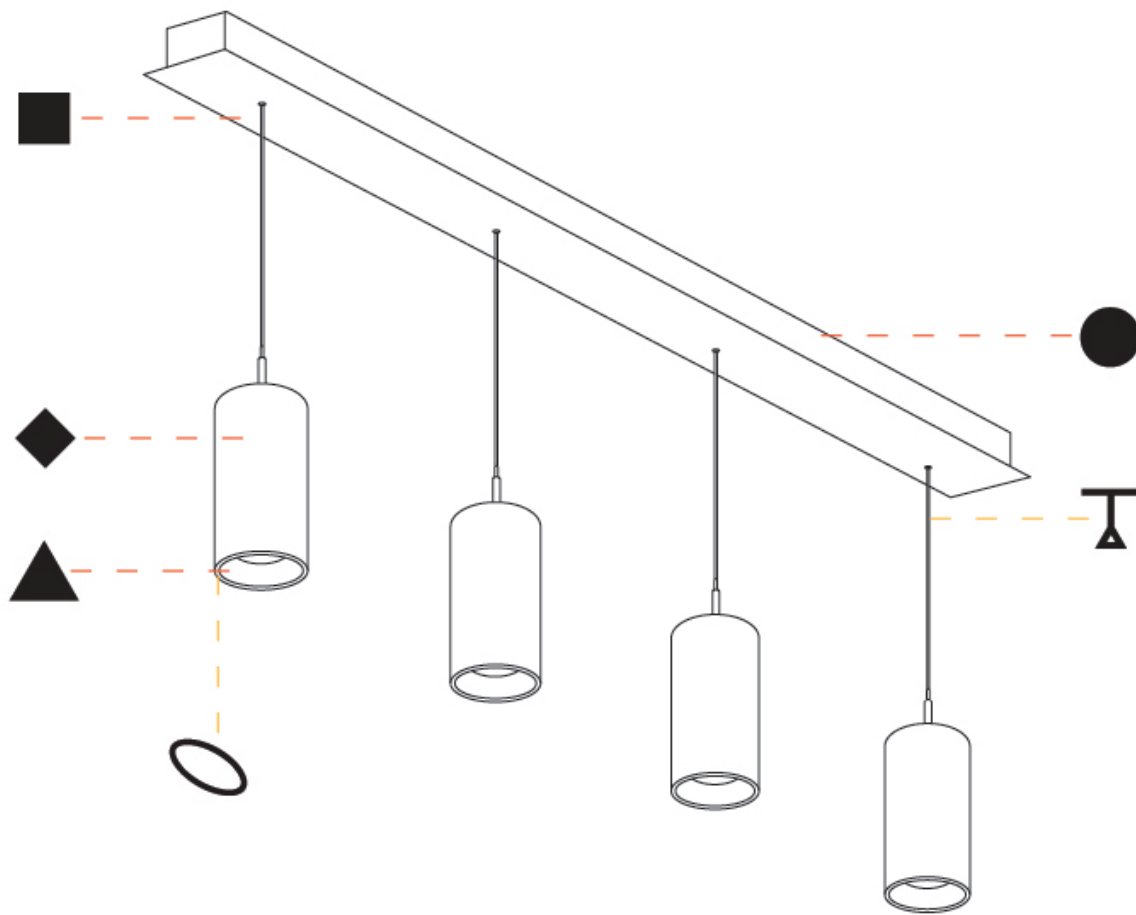

A

G-MINI CHANNEL HANGOVER SUSPENSION

A300625-

base number LED Dimming Finishes (Diamond) Finishes (Triangle) Finishes (Circle) Finish Options Shine Ring Beam Angle Options Cable Options

1. To build a product code in our configurator select the specify button on the base model # product page
2. To build a manual product code on this datasheet choose from the options listed below in blue font and add the suffix to the base model #